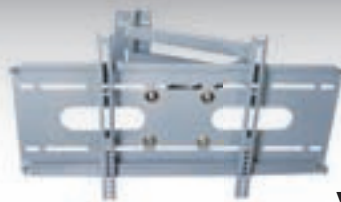

VM-P06

	max. 535x320	 180°
	23"-42" (58-107 cm)	
	max. 25 kg	
	silber	
	580x350x115-540 mm